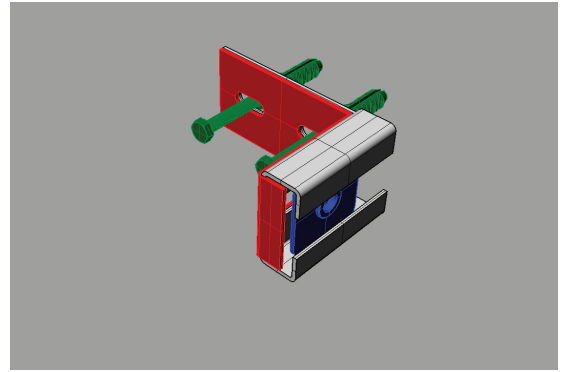

Waldorf

Cod.4130 Orinatoio sospeso
completo di sifone e fissaggi
Wall hung urinal with siphon
and fixing screws included

* quota consigliata
measures recommended

KERASAN

TECHNICAL ISTRUCTIONS FOR
FIXING SCREWS WALL HUNG
URINAL WALDORF
ITEM 1430001

1

2

3

4

5