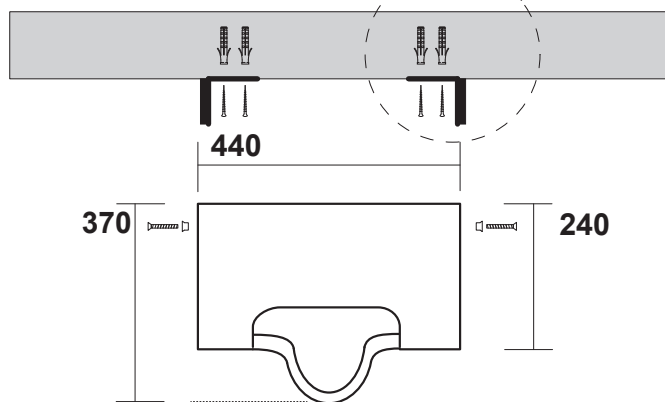

Waldorf

Cod.4130 Orinatoio sospeso
completo di sifone e fissaggi
Wall hung urinal with siphon
and fixing screws included

* quota consigliata
measures recommended

KERASAN

TECHNICAL ISTRUCTIONS FOR
FIXING SCREWS WALL HUNG
URINAL WALDORF
ITEM 1430001