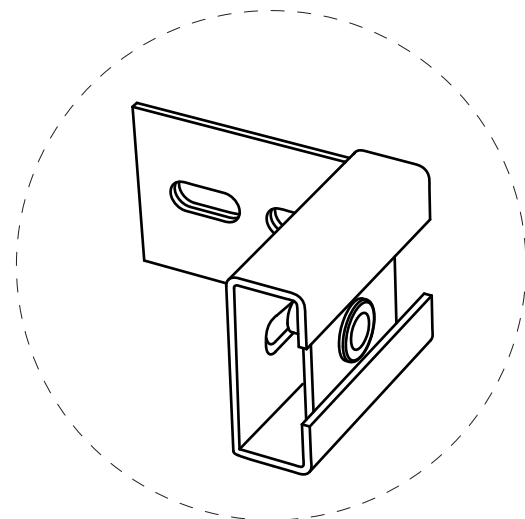

Waldorf

Cod.4130 Orinatoio sospeso
completo di sifone e fissaggi
Wall hung urinal with siphon
and fixing screws included

* quota consigliata
measures recommended

KERASAN

TECHNICAL ISTRUCTIONS FOR
FIXING SCREWS WALL HUNG
URINAL WALDORF
ITEM 1430001