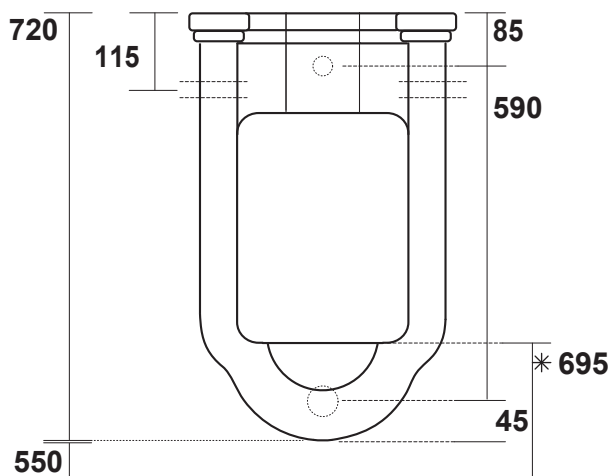

Waldorf

Cod.4130 Orinatoio sospeso
completo di sifone e fissaggi
Wall hung urinal with siphon
and fixing screws included

* quota consigliata
measures recommended

KERASAN

TECHNICAL ISTRUCTIONS FOR
FIXING SCREWS WALL HUNG
URINAL WALDORF
ITEM 1430001

1

2

3

4

5