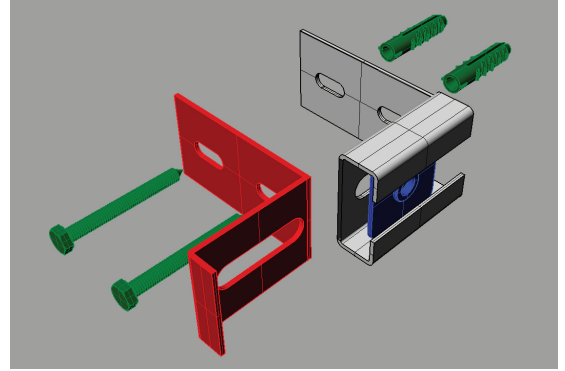

Waldorf

Cod.4130 Orinatoio sospeso
completo di sifone e fissaggi
Wall hung urinal with siphon
and fixing screws included

* quota consigliata
measures recommended

KERASAN

TECHNICAL ISTRUCTIONS FOR
FIXING SCREWS WALL HUNG
URINAL WALDORF
ITEM 1430001

1

2

3

4

5