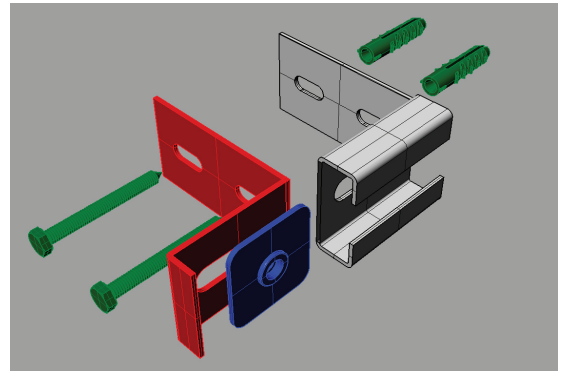

Waldorf

Cod.4130 Orinatoio sospeso
completo di sifone e fissaggi
Wall hung urinal with siphon
and fixing screws included

* quota consigliata
measures recommended

KERASAN

TECHNICAL ISTRUCTIONS FOR
FIXING SCREWS WALL HUNG
URINAL WALDORF
ITEM 1430001

1

2

3

4

5