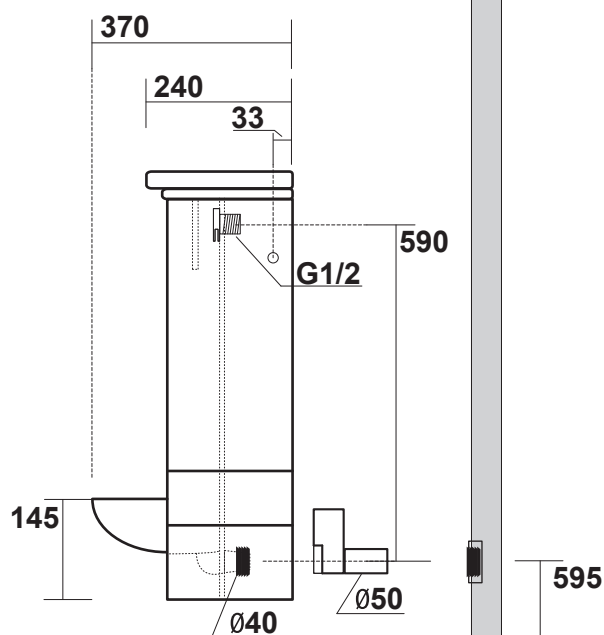

Waldorf

Cod.4130 Orinatoio sospeso
completo di sifone e fissaggi
Wall hung urinal with siphon
and fixing screws included

* quota consigliata
measures recommended

KERASAN

TECHNICAL ISTRUCTIONS FOR
FIXING SCREWS WALL HUNG
URINAL WALDORF
ITEM 1430001

1

2

3

4

5