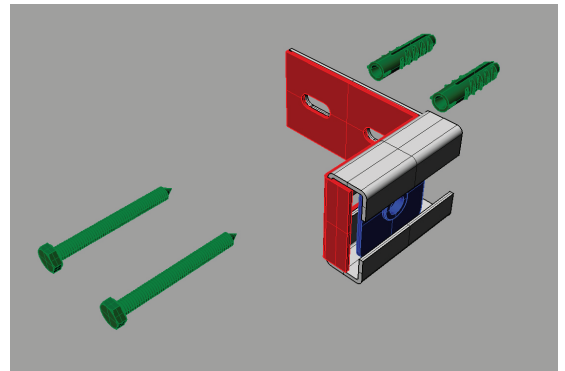

Waldorf

Cod.4130 Orinatoio sospeso
completo di sifone e fissaggi
Wall hung urinal with siphon
and fixing screws included

* quota consigliata
measures recommended

KERASAN

TECHNICAL ISTRUCTIONS FOR
FIXING SCREWS WALL HUNG
URINAL WALDORF
ITEM 1430001

1

2

3

4

5